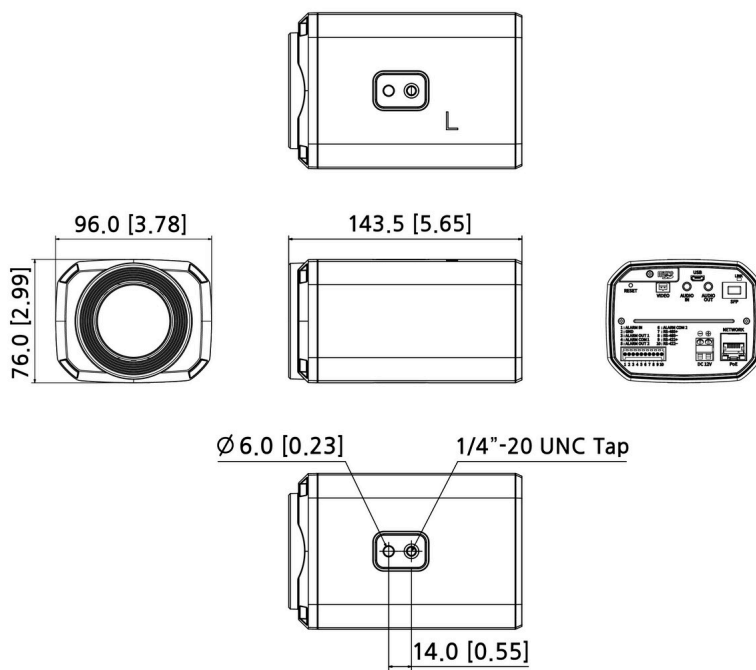

## Mechanical

Color	Dark grey
Material	Aluminum
Product Dimensions	96(W)x76(H)x143.5(D)mm(3.78x2.99x5.65")
Product Weight	578g(1.27lb)

# XNZ-6320A

2MP H.265 32x Zoom Camera

**CAD**

Unit: mm [inch]

## XNZ-6320A 2MP H.265 32x Zoom Camera

Reference image

Revision	V1.1
Revision Date	24/09/13
Paper Size	A1
Unit	mm [inch]
Scale	1:1

© Hanwha Vision Co., Ltd. All right reserved.