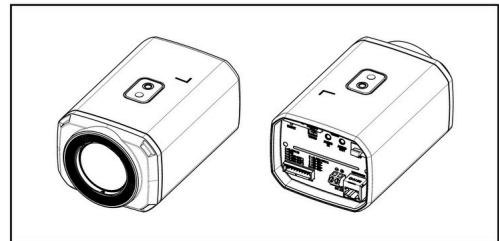

Reference image